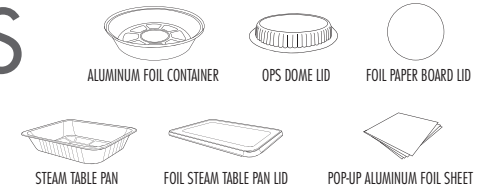

ALUMINUM PRODUCTS

Material Aluminum Foil
Size 7", 8", 9", 12" x 10.75", 12" x 1000', 18" x 500'
Designs Aluminum
Matching Lids Foil Paper Board Lid, Foil Steam Table Pan Lid, OPS Dome Lid

www.karatcup.com

Maintain the moisture and temperature of your food with aluminum pans, containers, and foil. Aluminum containers are available in various sizes with matching foil laminated paper board lids and OPS dome lids. Steam table pans with matching lids are available in both full and half sizes with varying depths and a heavy-duty option to fit all of your catering and large to-go order needs. Aluminum pop-up sheets are available in regular or heavy-duty varieties and aluminum foil is sold by the roll to tackle multiple kitchen uses.

www.karatcup.com

Wrap your food or line your food baskets with deli wrap sheets from Karat®. These sheets are grease resistant to keep your food presentation nice and clean. Choose from kraft or white pre-cut sheets to fit your business needs.

ITEM#	DESCRIPTION	CASE DIMENSIONS				WEIGHT		PALLET CONFIGURATION			PACKAGING			UPC CODE
		LENGTH (INCHES)	WIDTH (INCHES)	HEIGHT (INCHES)	CASE CUBE (CU. FT)	GROSS WEIGHT (LBS)	NET WEIGHT (LBS)	CASES/ TIERS	TIERS/ PALLETS	PALLET CONFIG.	SLEEVES PER CASE	COUNT PER SLEEVE	CASE (PCS/ CASE)	
FW-DPS400	12" x 12" Deli Warp /Paper Liner Sheets (White)	12.8	12.79	6.5	0.62	29.1	28.7	9	5	45	5	1000	5000	814756021314
FW-DPS401	12" x 12" Deli Warp /Paper Liner Sheets (Kraft)	12.8	12.79	6.5	0.62	29.1	28.7	9	5	45	5	1000	5000	814756021321