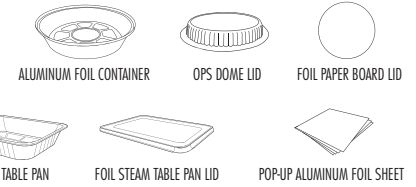

ALUMINUM PRODUCTS CONT.

Material Aluminum Foil
Size 7", 8", 9", 12" x 10.75", 12" x 1000', 18" x 500'
Designs Aluminum
Matching Lids Foil Paper Board Lid, Foil Steam Table Pan Lid, OPS Dome Lid

www.karatcup.com

Maintain the moisture and temperature of your food with aluminum pans, containers, and foil. Aluminum containers are available in various sizes with matching foil laminated paper board lids and OPS dome lids. Steam table pans with matching lids are available in both full and half sizes with varying depths and a heavy-duty option to fit all of your catering and large to-go order needs. Aluminum pop-up sheets are available in regular or heavy-duty varieties and aluminum foil is sold by the roll to tackle multiple kitchen uses.

ITEM#	DESCRIPTION	CASE DIMENSIONS				WEIGHT		PALLET CONFIGURATION			PACKAGING			UPC CODE
		LENGTH (INCHES)	WIDTH (INCHES)	HEIGHT (INCHES)	CASE CUBE (CU. FT)	GROSS WEIGHT (LBS)	NET WEIGHT (LBS)	CASES/TIERS	TIERS/PALLETS	PALLET CONFIG.	SLEEVES PER CASE	COUNT PER SLEEVE	CASE (PCS/CASE)	
FW-AFR206	18" x 500' Aluminum Foil Rolls - Heavy Duty	N/A	N/A	N/A	N/A	N/A	N/A	20	8	160	N/A	N/A	N/A	814756022670