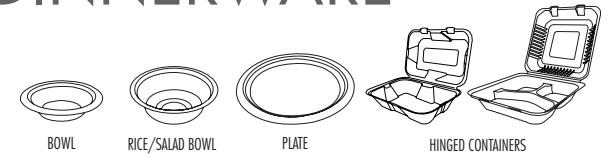

# BAGASSE CONTAINERS & DINNERWARE

**Material** Eco-Friendly Compostable Sugarcane Fiber  
**Tableware Type** Round Plate, Oval Plate, Bowl, Rice Bowl, Hinged Container  
**Designs** White

[www.karatcup.com](http://www.karatcup.com)